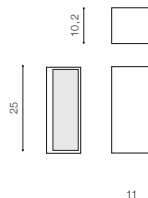

VENTA IP54

Outdoor lamps

VENTA

bulb not included

| | |
|---------------|--------------------|
| voltage: 230V | E27 1x MAX 18 W |
| IP54 | installation place |

COLOUR / NEW INDEX NO.

- BLACK (BK) **AZ4350**
- DARK GREY (DGR) **AZ4351**