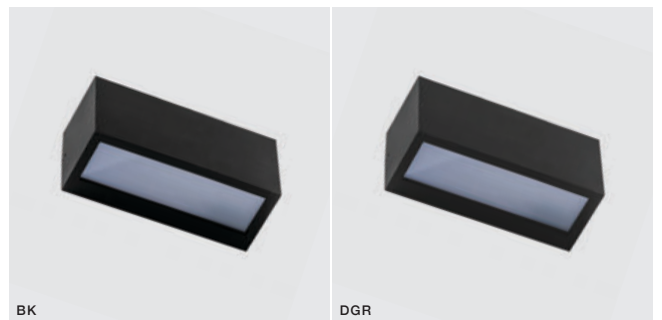

VENTA IP54

Outdoor lamps

VENTA

bulb not included

| | |
|---------------|--------------------|
| voltage: 230V | E27 1x MAX 18 W |
| IP54 | installation place |

COLOUR / NEW INDEX NO.

- BLACK (BK) **AZ4350**
- DARK GREY (DGR) **AZ4351**