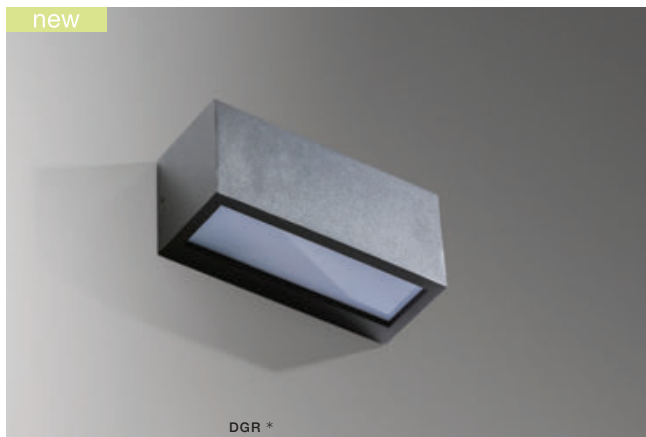

VENTA IP54

Outdoor lamps

VENTA

bulb not included

| | |
|---------------|--------------------|
| voltage: 230V | E27 1x MAX 18 W |
| IP54 | installation place |

COLOUR / NEW INDEX NO.

- BLACK (BK) **AZ4350**
- DARK GREY (DGR) **AZ4351**