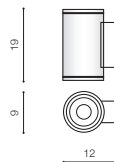

JOE IP54

Outdoor lamps

JOE WALL 2

bulb not included

voltage: 230V	GU10 2x MAX 35W
IP54	
	installation place

COLOUR / NEW INDEX NO.

- DARK GREY (DGR) **AZ3319**
- BLACK (BK) **AZ3320**
- WHITE (WH) **AZ4316**

JOE SQUARE

bulb not included

voltage: 230V	GU10 1x MAX 35W
IP54	
	installation place

COLOUR / NEW INDEX NO.

- DARK GREY (DGR) **AZ3323**
- WHITE (WH) **AZ3324**
- BLACK (BK) **AZ4270**