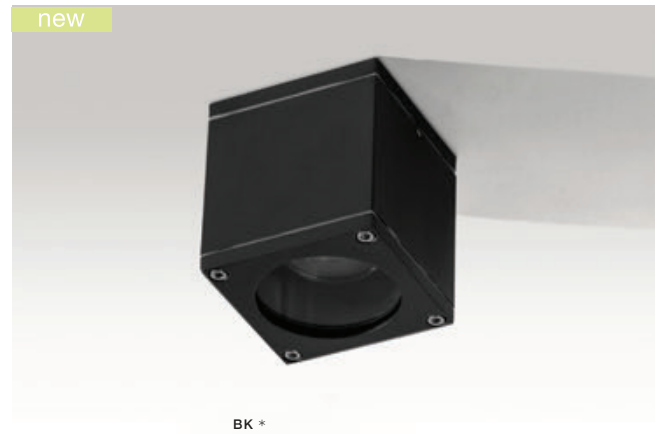

JOE IP54

Outdoor lamps

JOE WALL 2

bulb not included

voltage: 230V	GU10 2x MAX 35W
IP54	
	installation place

COLOUR / NEW INDEX NO.

- DARK GREY (DGR) **AZ3319**
- BLACK (BK) **AZ3320**
- WHITE (WH) **AZ4316**

JOE SQUARE

bulb not included

voltage: 230V	GU10 1x MAX 35W
IP54	
	installation place

COLOUR / NEW INDEX NO.

- DARK GREY (DGR) **AZ3323**
- WHITE (WH) **AZ3324**
- BLACK (BK) **AZ4270**