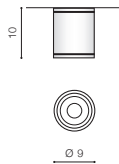

JOE IP54

Outdoor lamps

DGR *

JOE TUBE

bulb not included

voltage: 230V	GU10 1x MAX 35W	
IP54		
	installation place	<input type="checkbox"/>

COLOUR / NEW INDEX NO.

- DARK GREY (DGR) **AZ3313**
- BLACK (BK) **AZ3314**
- WHITE (WH) **AZ3315**
- BRIGHT GREY (BGR) **AZ3316**

new

WH *

JOE WALL 1

bulb not included

voltage: 230V	GU10 1x MAX 35W	
IP54		
	installation place	<input type="checkbox"/>

COLOUR / NEW INDEX NO.

- DARK GREY (DGR) **AZ3317**
- BLACK (BK) **AZ3318**
- WHITE (WH) **AZ4315**