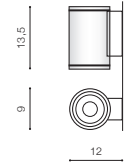

new

WH *

JOE WALL 1

bulb not included

voltage: 230V	GU10 1x MAX 35W	
IP54		
	installation place	<input type="checkbox"/>

COLOUR / NEW INDEX NO.

- DARK GREY (DGR) **AZ3317**
- BLACK (BK) **AZ3318**
- WHITE (WH) **AZ4315**