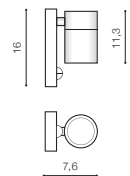

ULF IP44

Outdoor lamps

ULF 1 WALL SENSOR

bulb not included

voltage: 230V	GU10 1x MAX 35W
IP44	
	installation place <input type="checkbox"/>

COLOUR / NEW INDEX NO.

- BLACK (BK) **AZ4454**
- DARK GREY (DGR) **AZ4455**

ULF 2 WALL

bulb not included

voltage: 230V	GU10 2x MAX 35W
IP44	
	installation place <input type="checkbox"/>

COLOUR / NEW INDEX NO.

- BLACK (BK) **AZ4473**
- DARK GREY (DGR) **AZ4474**