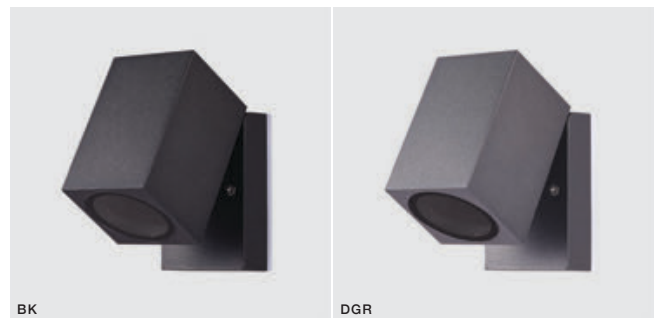

# PEDER IP54

Outdoor lamps

## PEDER

bulb not included

|               |                    |
|---------------|--------------------|
| voltage: 230V | GU10 1x MAX 35W    |
| IP54          | installation place |

COLOUR / NEW INDEX NO.

- BLACK (BK) . . . . . **AZ4514**
- DARK GREY (DGR) . . . . . **AZ4515**

TILT 90°

\* - EXPLANATION SHORTCUT PAGE 2 (E)