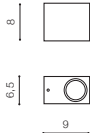

RIMINI SQUARE IP54

Outdoor lamps

DGR *

RIMINI 1 SQUARE

bulb not included

voltage: 230V	GU10 1x MAX 35W
IP54	
	installation place

COLOUR / NEW INDEX NO.

- DARK GREY (DGR) **AZ4311**
- WHITE (WH) **AZ4313**
- BLACK (BK) **AZ4267**

BK *

RIMINI 2 SQUARE

bulb not included

voltage: 230V	GU10 2x MAX 35W
IP54	
	installation place

COLOUR / NEW INDEX NO.

- DARK GREY (DGR) **AZ4312**
- WHITE (WH) **AZ4314**
- BLACK (BK) **AZ4268**

* - EXPLANATION SHORTCUT PAGE 2 (E)