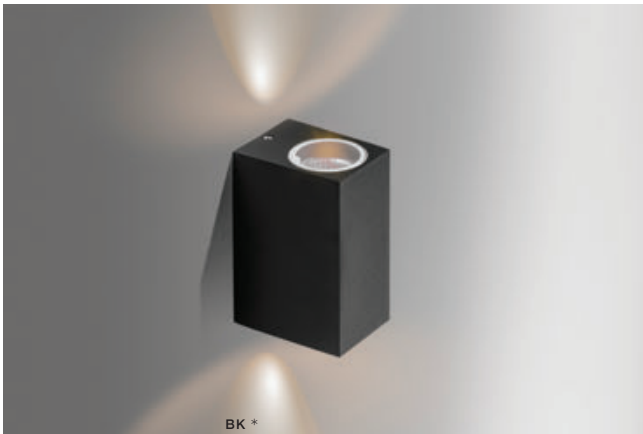

RIMINI SQUARE IP54

Outdoor lamps

DGR *

RIMINI 1 SQUARE

bulb not included

voltage: 230V	GU10 1x MAX 35W
IP54	
	installation place

COLOUR / NEW INDEX NO.

- DARK GREY (DGR) **AZ4311**
- WHITE (WH) **AZ4313**
- BLACK (BK) **AZ4267**

BK *

RIMINI 2 SQUARE

bulb not included

voltage: 230V	GU10 2x MAX 35W
IP54	
	installation place

COLOUR / NEW INDEX NO.

- DARK GREY (DGR) **AZ4312**
- WHITE (WH) **AZ4314**
- BLACK (BK) **AZ4268**

* - EXPLANATION SHORTCUT PAGE 2 (E)