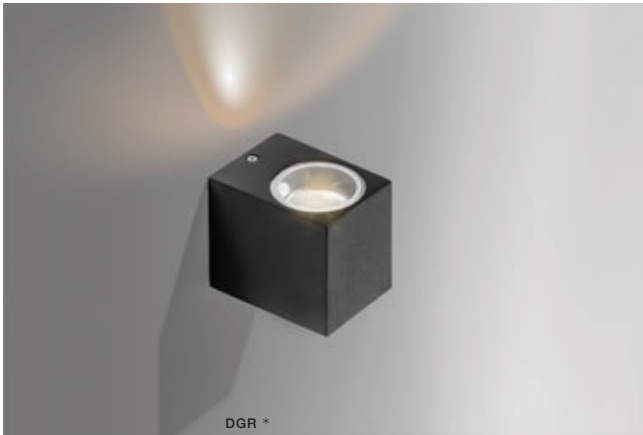

RIMINI SQUARE IP54

Outdoor lamps

DGR *

RIMINI 1 SQUARE

bulb not included

voltage: 230V	GU10 1x MAX 35W
IP54	
	installation place

COLOUR / NEW INDEX NO.

- DARK GREY (DGR) **AZ4311**
- WHITE (WH) **AZ4313**
- BLACK (BK) **AZ4267**

BK *

RIMINI 2 SQUARE

bulb not included

voltage: 230V	GU10 2x MAX 35W
IP54	
	installation place

COLOUR / NEW INDEX NO.

- DARK GREY (DGR) **AZ4312**
- WHITE (WH) **AZ4314**
- BLACK (BK) **AZ4268**

* - EXPLANATION SHORTCUT PAGE 2 (E)