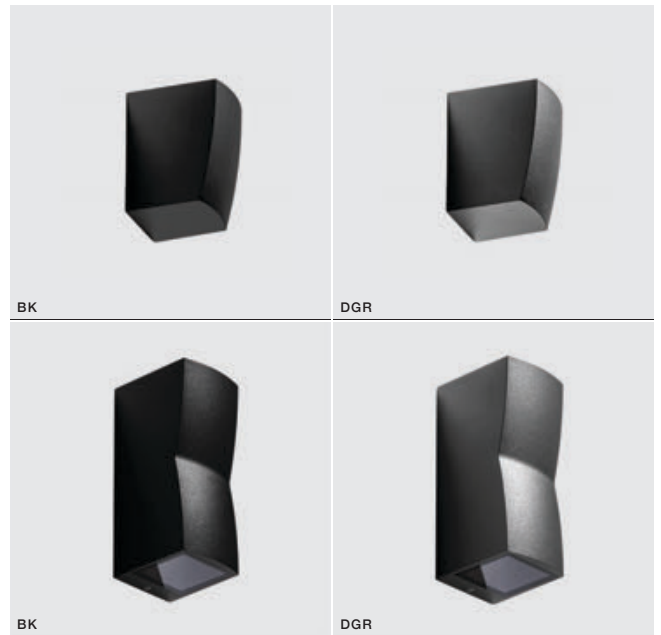

REZIA IP54

Outdoor lamps

REZIA 1

bulb not included

voltage: 230V	GU10 1x MAX 35W	<input type="checkbox"/>
IP54	installation place	<input type="checkbox"/>

COLOUR / NEW INDEX NO.

- BLACK (BK) **AZ4343**
- DARK GRAY (DGR) **AZ4344**

REZIA 2

bulb not included

voltage: 230V	GU10 2x MAX 35W	<input type="checkbox"/>
IP54	installation place	<input type="checkbox"/>

COLOUR / NEW INDEX NO.

- BLACK (BK) **AZ4345**
- DARK GRAY (DGR) **AZ4346**