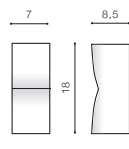

* - EXPLANATION SHORTCUT PAGE 2 (E)