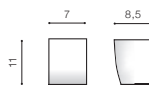

REZIA IP54

Outdoor lamps

REZIA 1

bulb not included

voltage: 230V	GU10 1x MAX 35W	<input type="checkbox"/>
IP54	installation place	<input type="checkbox"/>

COLOUR / NEW INDEX NO.

- BLACK (BK) **AZ4343**
- DARK GRAY (DGR) **AZ4344**