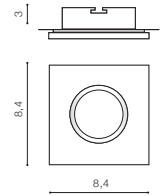

COLOUR / NEW INDEX NO.

- ☐ WHITE (WH) **AZ2864**
- ☒ BLACK (BK) **AZ4230**
- ☒ DARK GREY (DGR) **AZ4231**

* B. PLAN. / 01. SHORTCUT PAGE 2 (E)