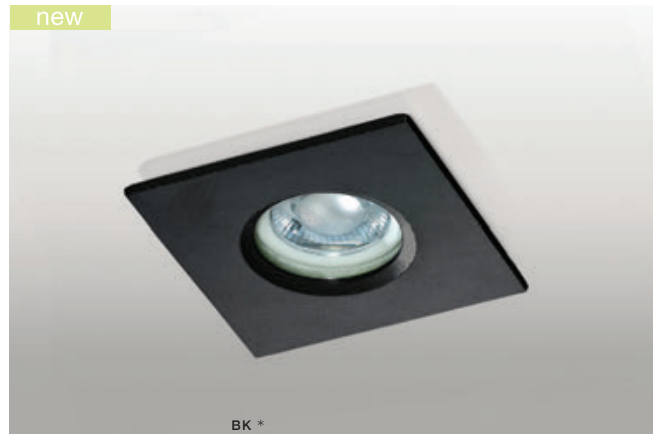

# IKA IP65

80

Outdoor lamps

## IKA SQUARE IP65

bulb not included

voltage: 230V	connect GU10 1x Max. 50W 
IP65	installation place <input checked="" type="checkbox"/>
	inlet opening

### COLOUR / NEW INDEX NO.

- WHITE (WH) . . . . . **AZ2864**
- BLACK (BK) . . . . . **AZ4230**
- DARK GREY (DGR) . . . . . **AZ4231**

\* B. PLAN. / 01. SHORTCUT PAGE 2 (E)

## IKA ROUND IP65

bulb not included

voltage: 230V	connect GU10 1x Max. 50W 
IP65	
	installation place <input type="checkbox"/>
	inlet opening <input type="checkbox"/>

COLOUR / NEW INDEX NO.

- WHITE (WH) . . . . . **AZ2865**
- BLACK (BK) . . . . . **AZ3017**
- DARK GREY (DGR) . . . . . **AZ4232**