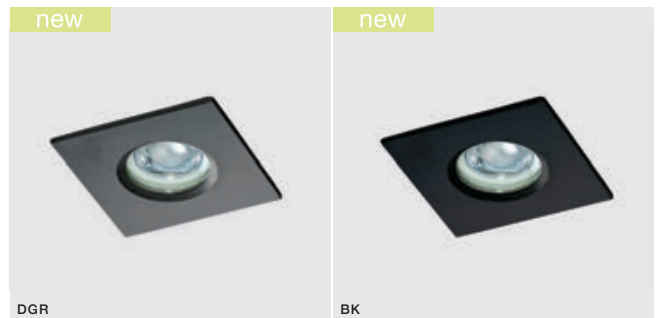

# IKA IP65

80

Outdoor lamps

## IKA SQUARE IP65

bulb not included

voltage: 230V	connect GU10 1x Max. 50W 
IP65	installation place <input checked="" type="checkbox"/>
	inlet opening

### COLOUR / NEW INDEX NO.

- WHITE (WH) . . . . . **AZ2864**
- BLACK (BK) . . . . . **AZ4230**
- DARK GREY (DGR) . . . . . **AZ4231**

\* B. PLAN. / 01. SHORTCUT PAGE 2 (E)

## IKA ROUND IP65

bulb not included

voltage: 230V	connect GU10 1x Max. 50W 
IP65	
	installation place <input type="checkbox"/>
	inlet opening <input type="checkbox"/>

COLOUR / NEW INDEX NO.

- WHITE (WH) . . . . . **AZ2865**
- BLACK (BK) . . . . . **AZ3017**
- DARK GREY (DGR) . . . . . **AZ4232**