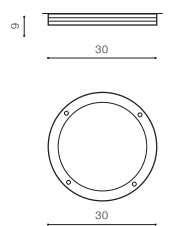

CCT = 2600-6000K DIMMABLE REMOTE CONTROL

FANO R 30 SMART LED RGB

LED integrated

voltage: 230V	LED 24W 1720lm RGB	
IP54	2600-6000K	
technical specification	installation place	

COLOUR / NEW INDEX NO.

- BLACK (BK) **AZ4783**
- DARK GREY (DGR) **AZ4784**
- WHITE (WH) **AZ4785**