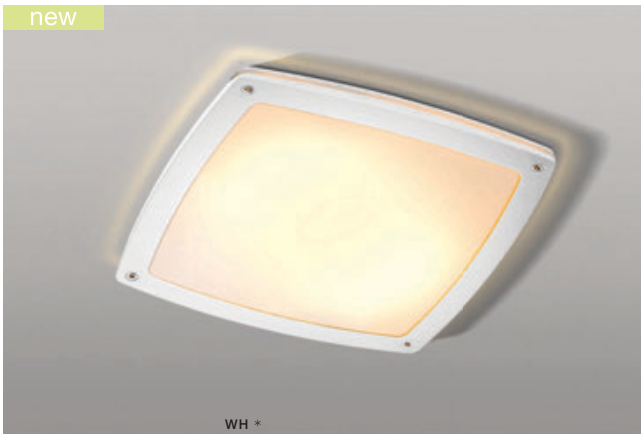

FANO SMART

Outdoor lamps

FANO S 30 SMART LED RGB

LED integrated

voltage: 230V	LED 24W 1720lm RGB	
IP54	2600-6000K	
technical specification	installation place	

COLOUR / NEW INDEX NO.

- BLACK (BK) **AZ4786**
- DARK GREY (DGR) **AZ4787**
- WHITE (WH) **AZ4788**

CCT = 2600-6000K DIMMABLE REMOTE CONTROL

FANO R 30 SMART LED RGB

LED integrated

voltage: 230V	LED 24W 1720lm RGB	
IP54	2600-6000K	
technical specification	installation place	

COLOUR / NEW INDEX NO.

- BLACK (BK) **AZ4783**
- DARK GREY (DGR) **AZ4784**
- WHITE (WH) **AZ4785**