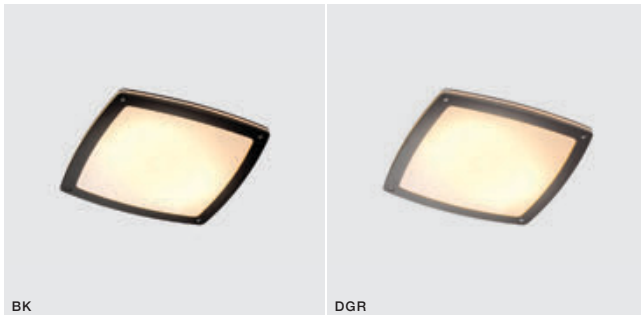

* - EXPLANATION SHORTCUT PAGE 2 (E)