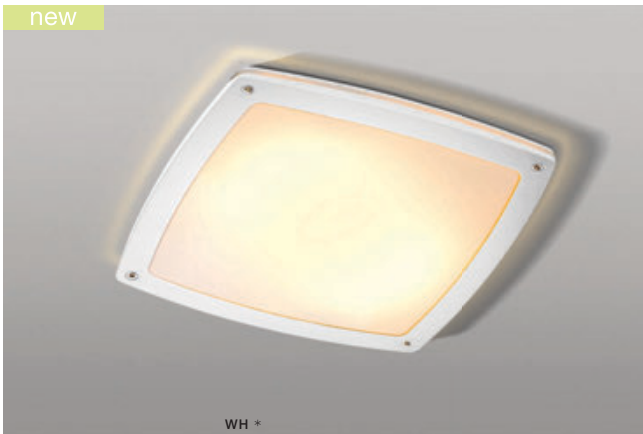

FANO IP54

76

Outdoor lamps

WH *

FANO S 30

bulb not included

voltage: 230V	E27 2X MAX 18W	
IP54		
technical specification	installation place	

COLOUR / NEW INDEX NO.

- BLACK (BK) **AZ4372**
- DARK GREY (DGR) **AZ4370**
- WHITE (WH) **AZ4374**

BK *

FANO R 30

bulb not included

voltage: 230V	E27 2X MAX 18W	
IP54		
technical specification	installation place	

COLOUR / NEW INDEX NO.

- BLACK (BK) **AZ4371**
- DARK GREY (DGR) **AZ4369**
- WHITE (WH) **AZ4373**

BK

DGR

WH

BK

DGR

WH

* - EXPLANATION SHORTCUT PAGE 2 (E)