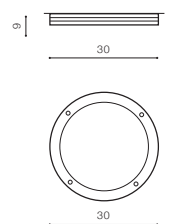

FANO IP54

76

Outdoor lamps

FANO S 30

bulb not included

voltage: 230V	E27 2X MAX 18W	
IP54		
technical specification	installation place	

COLOUR / NEW INDEX NO.

- BLACK (BK) **AZ4372**
- DARK GREY (DGR) **AZ4370**
- WHITE (WH) **AZ4374**

FANO R 30

bulb not included

voltage: 230V	E27 2X MAX 18W	
IP54		
technical specification	installation place	

COLOUR / NEW INDEX NO.

- BLACK (BK) **AZ4371**
- DARK GREY (DGR) **AZ4369**
- WHITE (WH) **AZ4373**

DGR

* - EXPLANATION SHORTCUT PAGE 2 (E)