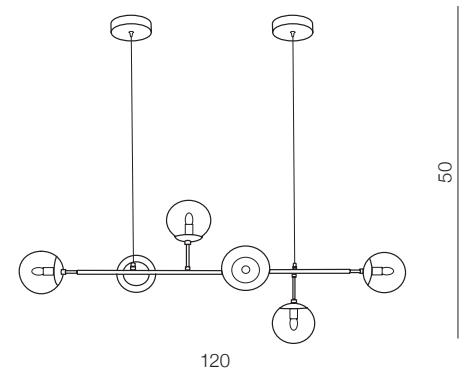

Helios 6

3

new

1 BLACK

2 GOLD

Helios 6

- 1 AZ4698 (black)
- 2 AZ4699 (gold)

E14 6x Max 40W
metal/glass