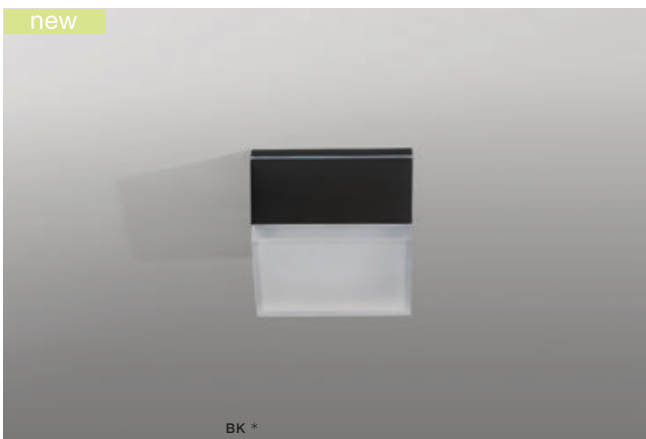

APULIA IP54

Outdoor lamps

APULIA R

LED integrated

voltage: 230V

LED 10W 800lm 3000K

IP54

LED

technical specification

installation place

COLOUR / NEW INDEX NO.

- BLACK (BK) **AZ4333**
- DARK GREY (DGR) **AZ4335**
- WHITE (WH) **AZ4334**

APULIA S

LED integrated

voltage: 230V

LED 10W 800lm 3000K

IP54

LED

technical specification

installation place

COLOUR / NEW INDEX NO.

- BLACK (BK) **AZ4336**
- DARK GREY (DGR) **AZ4338**
- WHITE (WH) **AZ4337**

* - EXPLANATION SHORTCUT PAGE 2 (E)