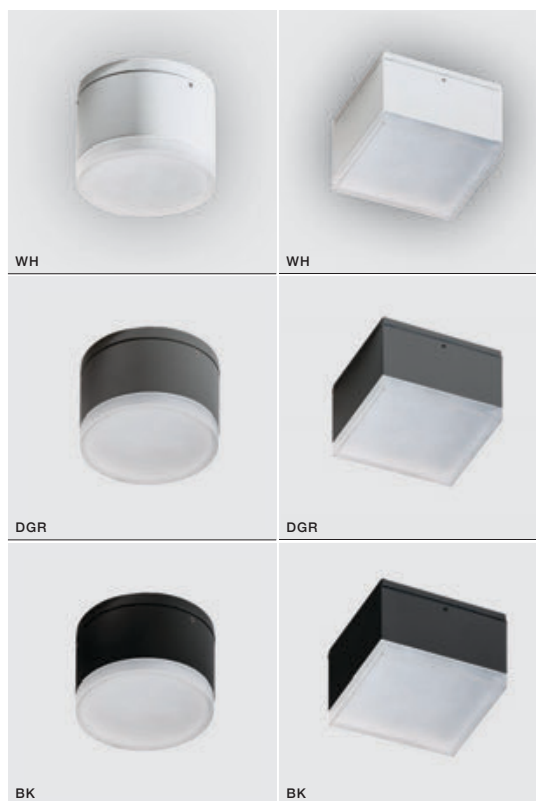

technical specification

installation place

COLOUR / NEW INDEX NO.

- BLACK (BK) **AZ4333**
- DARK GREY (DGR) **AZ4335**
- WHITE (WH) **AZ4334**

APULIA S

LED integrated

voltage: 230V

LED 10W 800lm 3000K

IP54

LED

technical specification

installation place

COLOUR / NEW INDEX NO.

- BLACK (BK) **AZ4336**
- DARK GREY (DGR) **AZ4338**
- WHITE (WH) **AZ4337**

* - EXPLANATION SHORTCUT PAGE 2 (E)