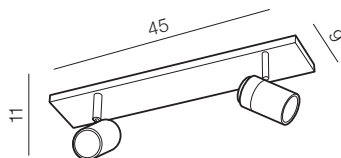

Noemie 2

- new 1 AZ4137 (black)
- 2 AZ2555 (chrome)

GU10 2x Max 35W IP44
metal / frosted glass