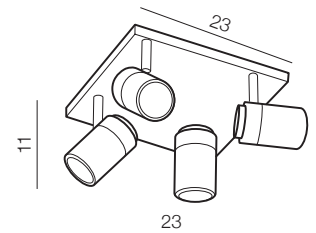

- new 1 AZ4137 (black)
- 2 AZ2555 (chrome)

GU10 2x Max 35W IP44
metal / frosted glass

Noemie 3 Round

- AZ2556
(chrome)

GU10 Max 3x35W IP44
frosted glass

Noemie 4

- AZ2557
(chrome)

GU10 Max 4x35W IP44
frosted glass