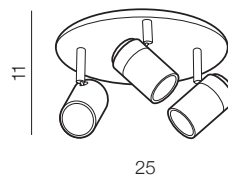

- new 1 AZ4137 (black)
- 2 AZ2555 (chrome)

GU10 2x Max 35W IP44
metal / frosted glass

Noemie 3 Round

- AZ2556
(chrome)

GU10 Max 3x35W IP44
frosted glass

Noemie 4

- AZ2557
(chrome)

GU10 Max 4x35W IP44
frosted glass