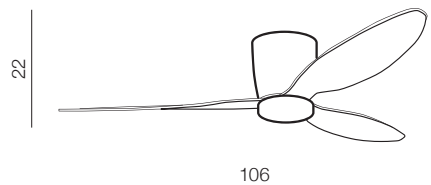

Veneti  
CCT

35

new

**Veneti CCT** LED  
**+ Remote Control**

- ❶ **AZ4447** (white/oak)
- ❷ **AZ4448** (black/black)
- ❸ **AZ4449** (bronze/walnut)
- ❹ **AZ4450** (black/teak wood)
- ❺ **AZ4451** (white/white)