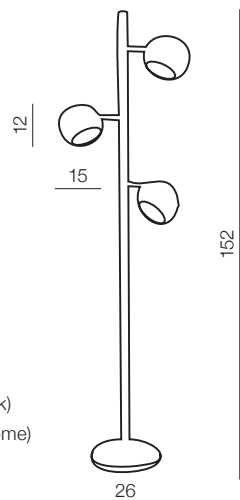

Trinton

31

new

new

1 BLACK

2 CHROME

Trinton

- new 1 AZ4753 (black)
- 2 AZ0024 (chrome)

E14 3x 40W
metal/chrome