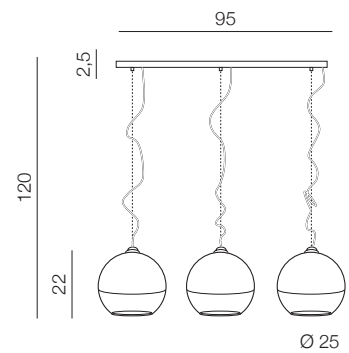

Silver ball

29

new

Silver Ball 4

AZ2531
4x E27 60W
metal/chrome/glass

Silver Ball 3

AZ4750 (chome)
E27 3x Max 40W
metal/glass

Silver Ball 3 line