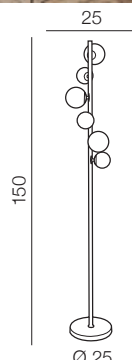

Sybillia

new

26

1 CHROME

new

2 BLACK

new

3 GOLD

Sybillia 3 table

AZ2103

G9 3x Max 25W
metal/chrome

Sybillia 6 floor

1 **AZ2101** (chrome)

new 2 **AZ4405** (black)

new 3 **AZ4408** (gold)

G9 6x Max 25W
metal/glass

Sybillia 7 pendant

1 **AZ2102** (chrome)

new 2 **AZ4406** (black)

new 3 **AZ4409** (gold)

G9 7x Max 25W
metal/glass