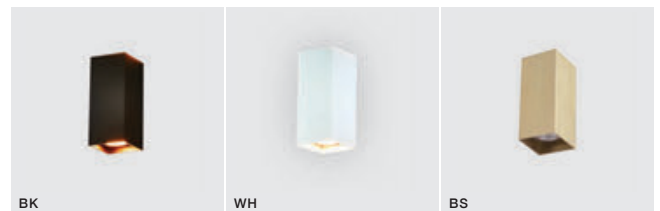

VELIA SQUARE

Indoor wall lamps

VELIA SQUARE 2

bulb not included 

voltage: 230V	GU10 2x Max 50W 
IP20	installation place 

COLOUR / NEW INDEX NO.

- WHITE (WH) **AZ4403**
- BLACK (BK) **AZ4401**
- BRASS (BS) **AZ4402**