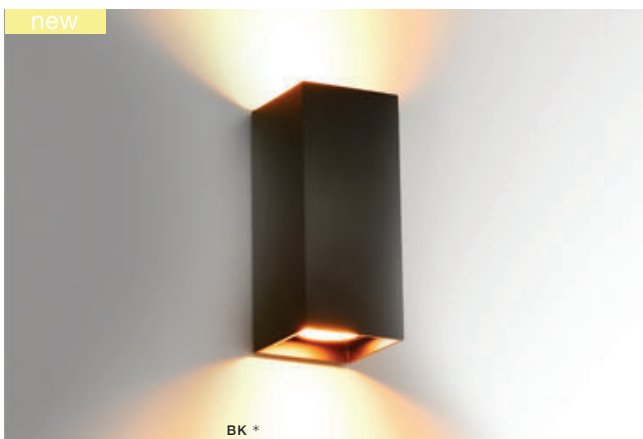

VELIA SQUARE

Indoor wall lamps

VELIA SQUARE 2

bulb not included 

voltage: 230V	GU10 2x Max 50W 
IP20	installation place 

COLOUR / NEW INDEX NO.

- WHITE (WH) **AZ4403**
- BLACK (BK) **AZ4401**
- BRASS (BS) **AZ4402**