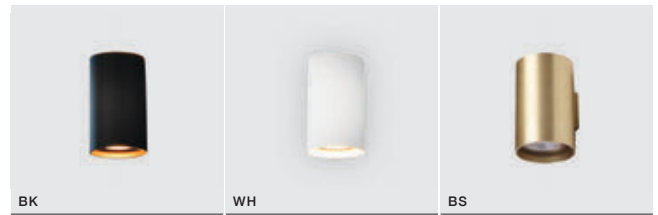

# VELIA ROUND

Indoor wall lamps

BS \*

BK

WH

BS

## VELIA ROUND 2

bulb not included 

voltage: 230V	GU10 2x Max 50W 
IP20	
	installation place 

COLOUR / NEW INDEX NO.

-  WHITE (WH) . . . . . **AZ4398**
-  BLACK (BK) . . . . . **AZ4399**
-  BRASS (BS) . . . . . **AZ4397**