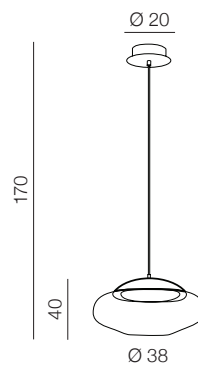

Helena C LED

AZ4668

(brass)

LED 23W 1200lm 3000K
metal/glass