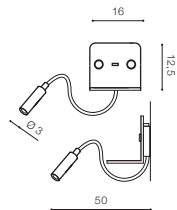

## VERA

LED integrated

voltage: 230V

LED 6W+3W 510lm+255lm 3000K

IP20

technical

installation place

specification

beam angle: 20°

COLOUR / NEW INDEX NO.

- WHITE (WH) . . . . . **AZ4417**
- BLACK (BK) . . . . . **AZ3201**

switch

usb socket