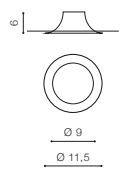

## REMI

bulb not included

voltage: 230V	GU10 1x Max 50W
IP20	
	installation place
	inlet opening  9cm

COLOUR / NEW INDEX NO.

- WHITE (WH) . . . . . **AZ1363**
- BLACK (BK) . . . . . **AZ4143**

TILT 40°

new

BK