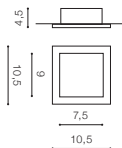

COLOUR / NEW INDEX NO.

- WHITE / BLACK (WH / BK) **AZ1362**
- BLACK / GOLD (BK/GO) **AZ2802**
- WHITE / WHITE (WH/WH) **AZ2801**
- BLACK / BLACK (BK/BK) **AZ4142**