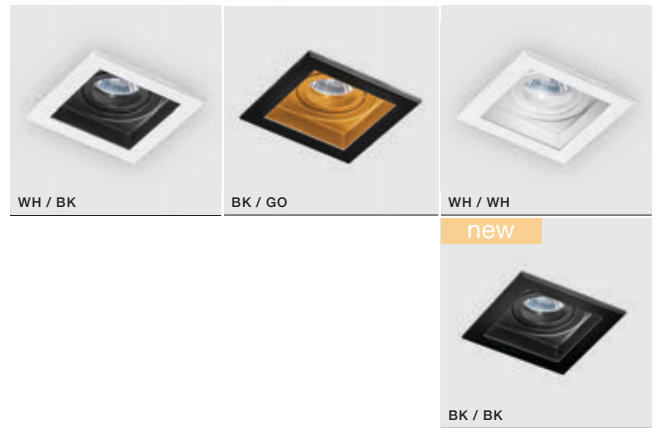

# MINORKA

Downlights

## MINORKA

bulb not included

voltage: 230V	GU10 1x Max 50W
IP20	
	installation place
	inlet opening  9cm

### COLOUR / NEW INDEX NO.

- WHITE / BLACK (WH / BK) . . . . . **AZ1362**
- BLACK / GOLD (BK/GO) . . . . . **AZ2802**
- WHITE / WHITE (WH/WH) . . . . . **AZ2801**
- BLACK / BLACK (BK/BK) . . . . . **AZ4142**