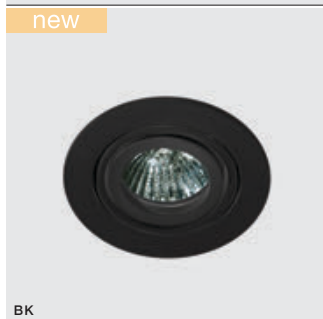

CARLO

Downlights

CARLO

bulb not included

voltage: 230V	GU10 1x Max 50W
IP20	
	installation place
	inlet opening Ø 7,7cm

COLOUR / NEW INDEX NO.

- ALUMINIUM (ALU) **AZ0804**
- WHITE (WH) **AZ0805**
- BLACK (BK) **AZ4141**