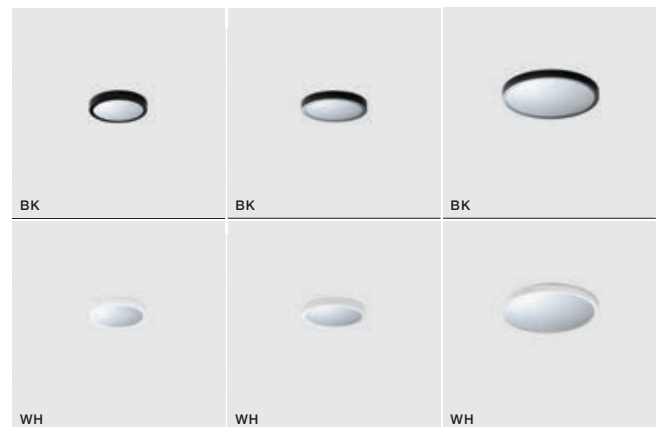

MALTA R

Downlights

MALTA R 18 3000K / 4000K

LED integrated

voltage: 230V	LED 12W 1100lm 3000K	
IP20	LED 12W 1100lm 4000K	
technical	installation place	
specification	beam angle: 115°	

COLOUR / NEW INDEX NO.

- 3000K WHITE (WH) **AZ4233**
- 3000K BLACK (BK) **AZ4235**
- 4000K WHITE (WH) **AZ4234**
- 4000K BLACK (BK) **AZ4236**

MALTA R 23 3000K / 4000K

LED integrated

voltage: 230V	LED 18W 1600lm 3000K	
IP20	LED 18W 1600lm 4000K	
technical	installation place	
specification	beam angle: 115°	

COLOUR / NEW INDEX NO.

- 3000K WHITE (WH) **AZ4237**
- 3000K BLACK (BK) **AZ4239**
- 4000K WHITE (WH) **AZ4238**
- 4000K BLACK (BK) **AZ4240**

MALTA R 30 3000K / 4000K

LED integrated

voltage: 230V	LED 24W 2200lm 3000K	
IP20	LED 24W 2200lm 4000K	
technical	installation place	
specification	beam angle: 115°	

COLOUR / NEW INDEX NO.

- 3000K WHITE (WH) **AZ4241**
- 3000K BLACK (BK) **AZ4243**
- 4000K WHITE (WH) **AZ4242**
- 4000K BLACK (BK) **AZ4244**

* - EXPLANATION SHORTCUT PAGE 2 (E)