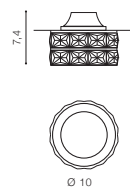

* - EXPLANATION SHORTCUT PAGE 2 (E)