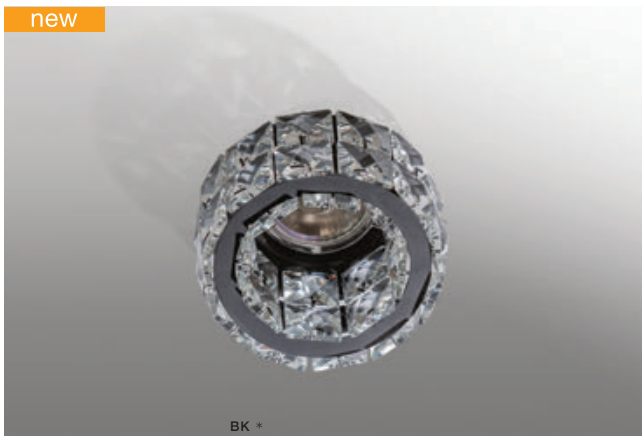

# ESTER ROUND

Exclusive downlights

## ESTER ROUND 1

bulb not included

voltage: 230V	connect GU10 1x Max 50W <input type="checkbox"/>
IP20	
	installation place <input type="checkbox"/>
	inlet opening <input type="checkbox"/> Ø 6,5cm

COLOUR / NEW INDEX NO.

## ESTER ROUND 2

bulb not included

voltage: 230V	connect GU10 1x Max 50W <input type="checkbox"/>
IP20	
	installation place <input type="checkbox"/>
	inlet opening <input type="checkbox"/> Ø 6,5cm

COLOUR / NEW INDEX NO.