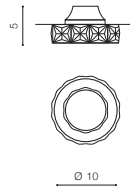

ESTER ROUND 2

bulb not included ☒

voltage: 230V	connect GU10 1x Max 50W ☐
IP20	
	installation place ☐
	inlet opening ☐ Ø 6,5cm

COLOUR / NEW INDEX NO.

- ☒ CHROME (CH) **AZ1451**
- ☒ GOLD (GO) **AZ2467**
- ☒ BLACK (BK) **AZ4176**