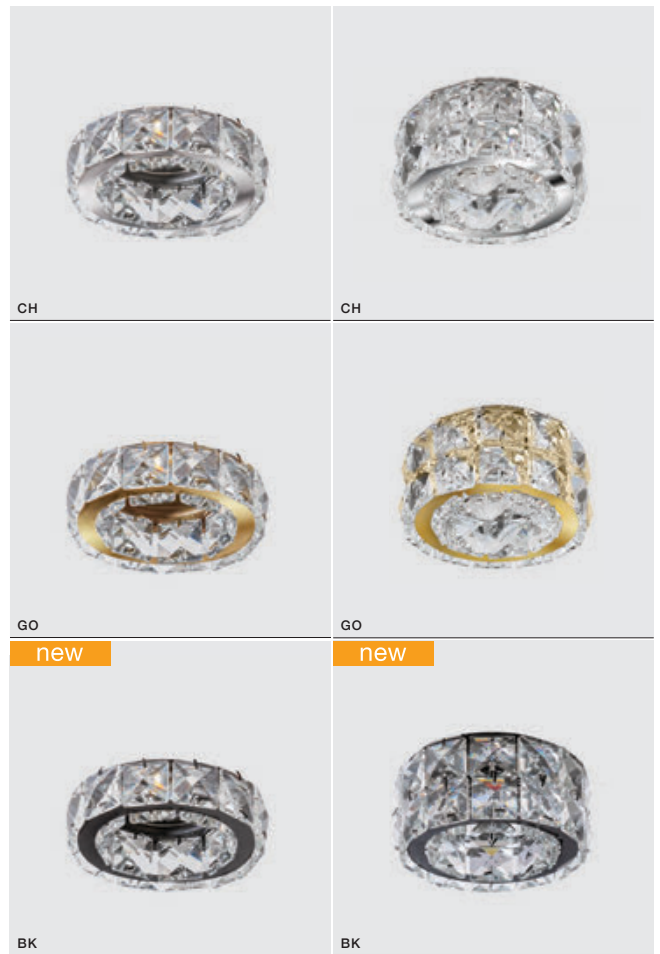

# ESTER ROUND

Exclusive downlights

## ESTER ROUND 1

bulb not included

voltage: 230V	connect GU10 1x Max 50W <input type="checkbox"/>
IP20	
	installation place <input type="checkbox"/>
	inlet opening <input type="checkbox"/> Ø 6,5cm

COLOUR / NEW INDEX NO.

- CHROME (CH) . . . . . **AZ1449**
- GOLD (GO) . . . . . **AZ1450**
- BLACK (BK) . . . . . **AZ4175**

## ESTER ROUND

Exclusive downlights

115