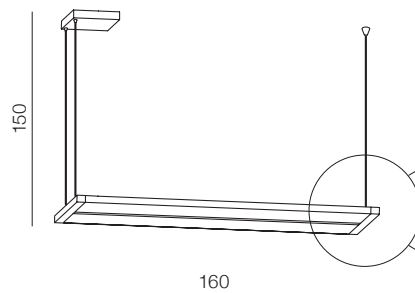

Flash LED

AZ3203

(black)

LED 70W 5700lm 3000K
metal acryl