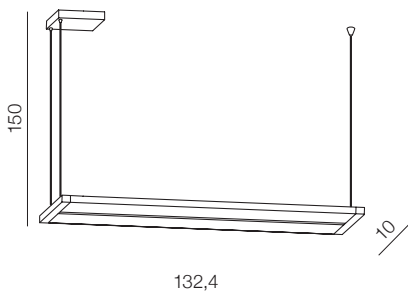

AZzardo®

Flash 130

21

new

Flash 130 LED

AZ4416

(black)

LED 54W 4400lm 3000K
metal acryl