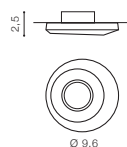

LORENZA

Exclusive downlights

LORENZA

bulb not included	
voltage: 230V	connect GU10 1x Max 50W
IP20	
installation place	
inlet opening Ø 7,0cm	

COLOUR / NEW INDEX NO.

- WHITE MATT (WH) **AZ1476**
- CHROME (CH) **AZ1475**
- BLACK (BK) **AZ4174**