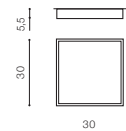

MONZA S 30 CCT + REMOTE CONTROL

LED integrated

voltage: 230V	LED 30W 2100lm CCT
IP20	
technical	installation place
specification	beam angle: 110°

LED

COLOUR / NEW INDEX NO.

- BLACK (BK) **AZ4773**
- WHITE (WH) **AZ4772**
- CHAMPAGNE (CHA) **AZ4771**

MONZA S 40 CCT + REMOTE CONTROL

LED integrated

voltage: 230V	LED 50W 3500lm CCT
IP20	
technical	installation place
specification	beam angle: 110°

LED

COLOUR / NEW INDEX NO.

- BLACK (BK) **AZ4776**
- WHITE (WH) **AZ4775**
- CHAMPAGNE (CHA) **AZ4774**