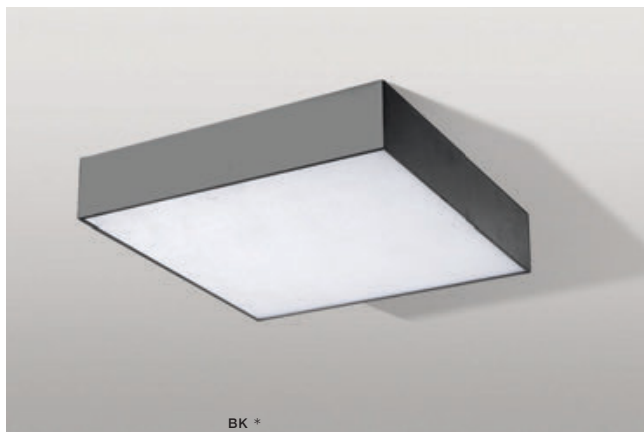

MONZA S CCT

Exposed downlights

MONZA S 22 CCT + REMOTE CONTROL

LED integrated

voltage: 230V	LED 20W 1400lm CCT
IP20	
technical	installation place
specification	beam angle: 110°

COLOUR / NEW INDEX NO.

- BLACK (BK) **AZ4770**
- WHITE (WH) **AZ4769**
- CHAMPAGNE (CHA) **AZ4768**

MONZA S 30 CCT + REMOTE CONTROL

LED integrated

voltage: 230V	LED 30W 2100lm CCT
IP20	
technical	installation place
specification	beam angle: 110°

LED

COLOUR / NEW INDEX NO.

- BLACK (BK) **AZ4773**
- WHITE (WH) **AZ4772**
- CHAMPAGNE (CHA) **AZ4771**

MONZA S 40 CCT + REMOTE CONTROL

LED integrated

voltage: 230V	LED 50W 3500lm CCT
IP20	
technical	installation place
specification	beam angle: 110°

LED

COLOUR / NEW INDEX NO.

- BLACK (BK) **AZ4776**
- WHITE (WH) **AZ4775**
- CHAMPAGNE (CHA) **AZ4774**