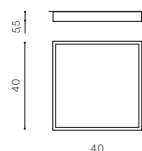

MONZA S 40 CCT + REMOTE CONTROL

LED integrated

voltage: 230V	LED 50W 3500lm CCT
IP20	
technical	installation place
specification	beam angle: 110°

LED

COLOUR / NEW INDEX NO.

- BLACK (BK) **AZ4776**
- WHITE (WH) **AZ4775**
- CHAMPAGNE (CHA) **AZ4774**