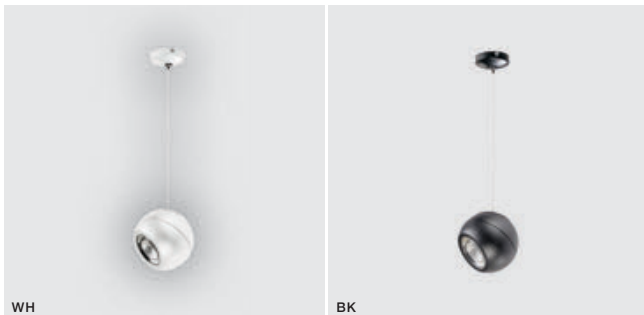

SKYE PENDANT

Exposed downlights

BK *

SKYE PENDANT 3000K

LED integrated

voltage: 230V

LED 12W 950lm 3000K

IP20

LED

technical

installation place

specification

beam angle: 60°

COLOUR / NEW INDEX NO.

- WHITE (WH) **AZ4522**
- BLACK (BK) **AZ4521**

TILT 40°

ROTATION 360°

WH

BK