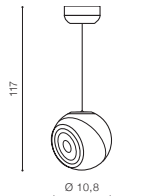

LED

technical

installation place

specification

beam angle: 60°

COLOUR / NEW INDEX NO.

- WHITE (WH) **AZ4522**
- BLACK (BK) **AZ4521**

TILT 40°