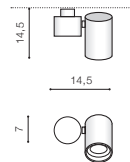

## MAKALU 1

bulb not included

voltage: 230V	connect GU10 1x Max 50W
IP20	
	installation place

COLOUR / NEW INDEX NO.

- BLACK (BK) . . . . . **AZ4210**
- WHITE (WH) . . . . . **AZ4211**

WH \*