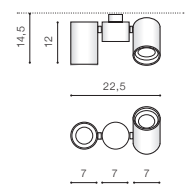

## MAKALU 1

bulb not included

voltage: 230V	connect GU10 1x Max 50W
IP20	
	installation place

COLOUR / NEW INDEX NO.

- BLACK (BK) . . . . . **AZ4210**
- WHITE (WH) . . . . . **AZ4211**

WH \*

## MAKALU 2

bulb not included

voltage: 230V	connect GU10 2x Max 50W
IP20	
	installation place

COLOUR / NEW INDEX NO.

- BLACK (BK) . . . . . **AZ4212**
- WHITE (WH) . . . . . **AZ4213**

BK \*

## MAKALU 3

bulb not included

voltage: 230V	connect GU10 3x Max 50W
IP20	
	installation place

COLOUR / NEW INDEX NO.

- BLACK (BK) . . . . . **AZ4214**
- WHITE (WH) . . . . . **AZ4215**

\* - EXPLANATION SHORTCUT PAGE 2 (E)