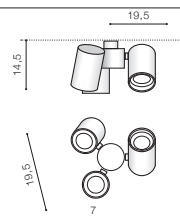

## MAKALU 2

bulb not included

voltage: 230V	connect GU10 2x Max 50W
IP20	
	installation place

COLOUR / NEW INDEX NO.

- BLACK (BK) . . . . . **AZ4212**
- WHITE (WH) . . . . . **AZ4213**

BK \*

## MAKALU 3

bulb not included

voltage: 230V	connect GU10 3x Max 50W
IP20	
	installation place

COLOUR / NEW INDEX NO.

- BLACK (BK) . . . . . **AZ4214**
- WHITE (WH) . . . . . **AZ4215**

\* - EXPLANATION SHORTCUT PAGE 2 (E)