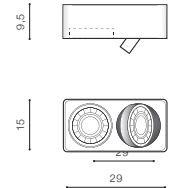

## PAOLA 2 230V

bulb not included

voltage: 230V	connect 2x ES111 Max 16W or	
IP20	ADAP111 + GU10 Max 50W	
	installation place	

COLOUR / NEW INDEX NO.

- WHITE (WH) . . . . . **AZ4132**
- BLACK (BK) . . . . . **AZ4134**