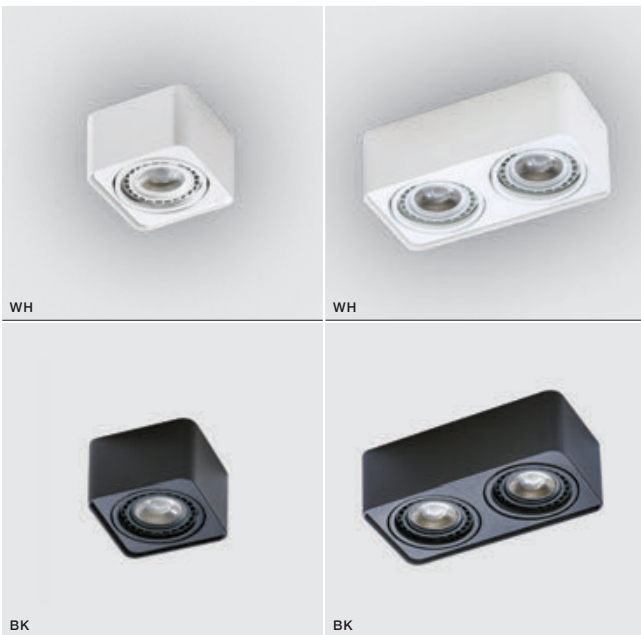

## PAOLA 1 230V

bulb not included

voltage: 230V	connect 1x ES111 Max 16W or	
IP20	ADAP111 + GU10 Max 50W	
	installation place	

COLOUR / NEW INDEX NO.

- WHITE (WH) . . . . . **AZ4128**
- BLACK (BK) . . . . . **AZ4130**

## PAOLA 2 230V

bulb not included

voltage: 230V	connect 2x ES111 Max 16W or	
IP20	ADAP111 + GU10 Max 50W	
	installation place	

COLOUR / NEW INDEX NO.

- WHITE (WH) . . . . . **AZ4132**
- BLACK (BK) . . . . . **AZ4134**