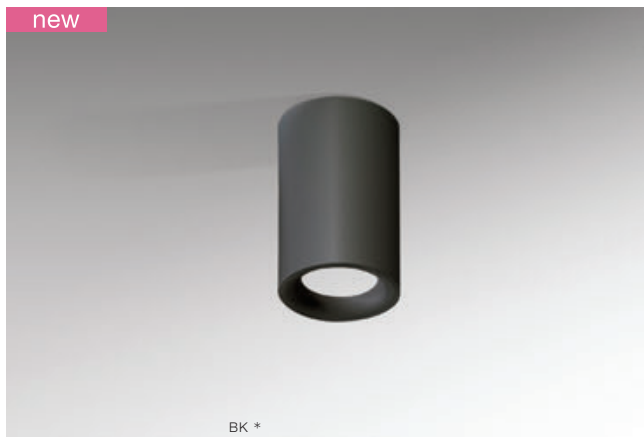

EIGER IP54

Exposed downlights

BK *

EIGER IP54

bulb not included

voltage: 230V	GU10 1x MAX 50W
IP54	installation place

COLOUR / NEW INDEX NO.

- BLACK (BK) **AZ4260**
- BLACK / GOLD (BK/GO) **AZ4261**
- WHITE (WH) **AZ4259**

RECOMMENDED FOR DROPPED CEILING

BK

WH

BK / GO

* - EXPLANATION SHORTCUT PAGE 2 (E)