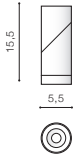

SANTOS

Exposed downlights

BK *

SANTOS 3000K

LED integrated

voltage: 230V	LED 12W 800lm 3000K	
IP20		
technical specification	installation place	
	beam angle: 37°	

COLOUR / NEW INDEX NO.

- WHITE / GOLD (WH/GO) **AZ2417**
- BLACK / GOLD (BK/GO) **AZ2416**
- WHITE / WHITE (WH/WH) **AZ4182**
- BLACK / BLACK (BK/BK) **AZ4181**

BK *

SANTOS GU10

bulb not included

voltage: 230V	GU10 1x Max 50W	
IP20		
	installation place	

COLOUR / NEW INDEX NO.

- BLACK (BK) **AZ4201**
- WHITE (WH) **AZ4200**

* - EXPLANATION SHORTCUT PAGE 2 (E)