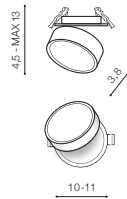

technical specification

installation place inlet opening 9,5cm

beam angle: 120°

COLOUR / NEW INDEX NO.

- 3000K WHITE (WH) **AZ4536**
- 3000K BLACK (BK) **AZ4535**

TILT 90°

ROTATION 350°