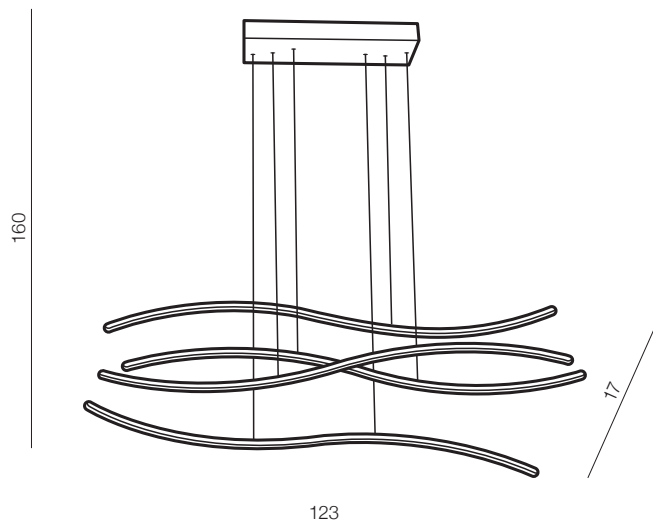

## Waves LED

- 1 AZ2912 (black)
- 2 AZ2913 (white)
- new 3 AZ4058 (gold)

LED 70W 4900lm 3000K DIMM  
aluminium/acrylic