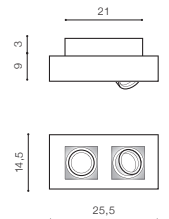

* - EXPLANATION SHORTCUT PAGE 2 (E)