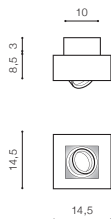

## Exposed downlights

**NIKEA 1 GU10**

bulb not included

voltage: 230V	GU10 1x Max 50W
IP20	
	installation place

COLOUR / NEW INDEX NO.

- WHITE / BLACK (WH / BK) . . . . . **AZ4430**
- WHITE (WH) . . . . . **AZ4431**
- BLACK (BK) . . . . . **AZ4432**