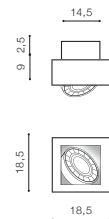

\* - EXPLANATION SHORTCUT PAGE 2 (E)

**NIKEA 1 ES111**

bulb not included

voltage: 230V	ES111 1x Max 16W	
IP20	installation place	

COLOUR / NEW INDEX NO.

- WHITE / BLACK (WH / BK) . . . . . **AZ4436**
- WHITE (WH). . . . . **AZ4437**
- BLACK (BK). . . . . **AZ4438**