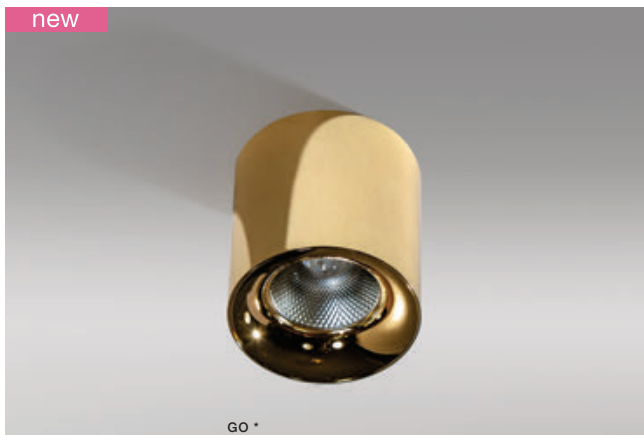

MANE

Exposed downlights

MANE 30W

voltage: 230V	LED 30W 2400lm 3000K	LED integrated
IP20		LED
technical specification	installation place	beam angle: 23°

COLOUR / NEW INDEX NO.

- BLACK (BK) **AZ4156**
- WHITE (WH) **AZ4155**
- GOLD (GO) **AZ4157**

MANE 30W DIMM

voltage: 230V	LED 30W DIMM 2400lm 3000K	LED integrated
IP20		LED
technical specification	installation place	beam angle: 23°

COLOUR / NEW INDEX NO.

- BLACK (BK) **AZ4328**
- WHITE (WH) **AZ4330**
- GOLD (GO) **AZ4329**