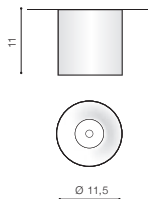

MANE

Exposed downlights

MANE 30W

voltage: 230V	LED 30W 2400lm 3000K	LED integrated
IP20		LED
technical specification	installation place	beam angle: 23°

COLOUR / NEW INDEX NO.

- BLACK (BK) **AZ4156**
- WHITE (WH) **AZ4155**
- GOLD (GO) **AZ4157**

MANE 30W DIMM

voltage: 230V	LED 30W DIMM 2400lm 3000K	LED integrated
IP20		LED
technical specification	installation place	beam angle: 23°

COLOUR / NEW INDEX NO.

- BLACK (BK) **AZ4328**
- WHITE (WH) **AZ4330**
- GOLD (GO) **AZ4329**