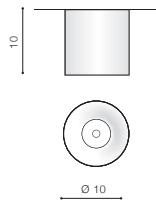

MANE

76

Exposed downlights

MANE 20W

voltage: 230V	LED 20W 1600lm 3000K	LED integrated
IP20		LED
technical specification	installation place	beam angle: 23°

COLOUR / NEW INDEX NO.

- BLACK (BK) **AZ4153**
- WHITE (WH) **AZ4152**
- GOLD (GO) **AZ4154**

MANE 20W DIMM

voltage: 230V	LED 20W DIMM 1600lm 3000K	LED integrated
IP20		LED
technical specification	installation place	beam angle: 23°

COLOUR / NEW INDEX NO.

- BLACK (BK) **AZ4325**
- WHITE (WH) **AZ4327**
- GOLD (GO) **AZ4326**