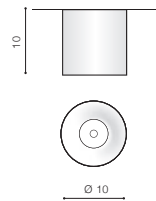

MANE

76

Exposed downlights

MANE 20W

voltage: 230V	LED 20W 1600lm 3000K	LED integrated
IP20		LED
technical specification	installation place	beam angle: 23°

COLOUR / NEW INDEX NO.

- BLACK (BK) **AZ4153**
- WHITE (WH) **AZ4152**
- GOLD (GO) **AZ4154**

MANE 20W DIMM

voltage: 230V	LED 20W DIMM 1600lm 3000K	LED integrated
IP20		LED
technical specification	installation place	beam angle: 23°

COLOUR / NEW INDEX NO.

- BLACK (BK) **AZ4325**
- WHITE (WH) **AZ4327**
- GOLD (GO) **AZ4326**