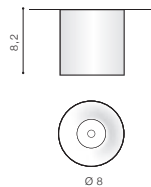

## MANE 10W 3000K

LED integrated

voltage: 230V	LED 10W 850lm 3000K RA>90	
IP20		
technical specification	installation place <input type="checkbox"/>	
	beam angle: 23°	

## MANE 10W 4000K

LED integrated

voltage: 230V	LED 10W 800lm 4000K	
IP20		
technical specification	installation place <input type="checkbox"/>	
	beam angle: 23°	