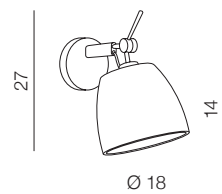

### Zyta Wall XS

- new 1 **AZ4187** (black/gold white)
- new 2 **AZ4185** (black/gold black)

1x E27 MAX 60W  
fabric/metal