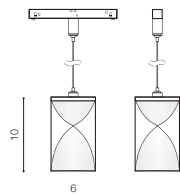

LED

technical

installation Track Magnetic – 52 or 27

specification

beam angle: 190°

COLOUR / NEW INDEX NO.

BLACK (BK) **AZ4629**

* - EXPLANATION SHORTCUT PAGE 2 (E)