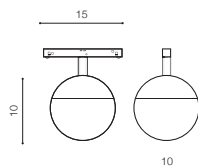

ELIN TRACK MAGNETIC 7W 3000K / 4000K

LED integrated

voltage: 48V

IP20

technical

specification

LED 7W 850lm 3000K

LED 7W 850lm 4000K

installation: Track Magnetic – 52 or 27

beam angle: 190°

COLOUR / NEW INDEX NO.

3000K BLACK (BK) **AZ4630**

3000K GOLD (GO) **AZ4632**

4000K BLACK (BK) **AZ4631**