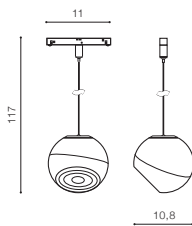

IP20

technical

specification

LED 12W 1200lm 3000K

installation: Track Magnetic – 52 or 27

beam angle: 60°

COLOUR / NEW INDEX NO.

WHITE (WH) **AZ4637**

BLACK (BK) **AZ4636**

TILT 60°