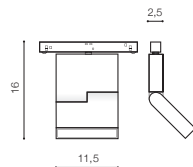

COLOUR / NEW INDEX NO.

- WHITE (WH) . . . . . **AZ4626**
- BLACK (BK) . . . . . **AZ4625**

ROTATION POSSIBLE WITH TRACK MAGNETIC27 ONLY

TILT 90°

ROTATION 360°

WH

BK

WH