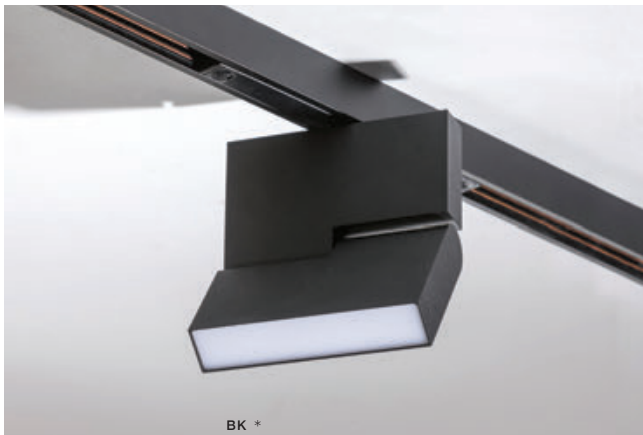

# ALDO TRACK

Track Magnetic

BK \*

## ALDO TRACK MAGNETIC 12W MILKY120 3000K

LED integrated

voltage: 48V

LED 12W 900lm 3000K

IP20

technical specification

installation: Track Magnetic – 52 or 27

beam angle: 120°