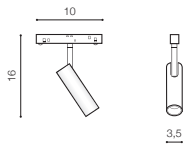

GO/BK *

NIKO 2 TRACK MAGNETIC 7W 3000K / 4000K

LED integrated

voltage: 48V

IP20

technical

specification

LED 2x7W 550lm 3000K

LED 2x7W 600lm 4000K

installation: Track Magnetic – 52 or 27

beam angle: 30°

COLOUR / NEW INDEX NO.

- 3000K GOLD / BLACK (GO/BK) . . . **AZ4588**
- 3000K BLACK / BLACK (BK/BK) . . . **AZ4584**
- 3000K WHITE / BLACK (WH/BK) . . . **AZ4585**
- 4000K BLACK / BLACK (BK/BK) . . . **AZ4586**
- 4000K WHITE / BLACK (WH/BK) . . . **AZ4587**