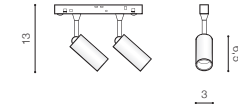

installation: Track Magnetic – 52 or 27

beam angle: 40°

COLOUR / NEW INDEX NO.

- BLACK / BLACK (BK/BK) **AZ4592**
- GOLD / BLACK (GO/BK) **AZ4594**
- WHITE / BLACK (WH/BK) **AZ4593**

* - EXPLANATION SHORTCUT PAGE 2 (E)