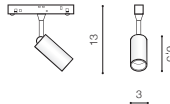

technical

specification

LED 3W 350lm 3000K

installation: Track Magnetic – 52 or 27

beam angle: 40°

COLOUR / NEW INDEX NO.

- BLACK / BLACK (BK/BK) **AZ4589**
- GOLD / BLACK (GO/BK) **AZ4591**
- WHITE / BLACK (WH/BK) **AZ4590**