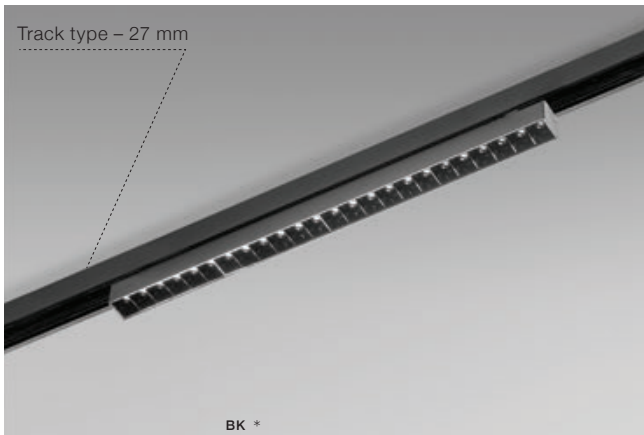

# KIRA TRACK

Track Magnetic

BK \*

WH \*

## KIRA TRACK MAGNETIC 12W POINTS60

3000K / 4000K

LED integrated

voltage: 48V

LED 12W 750lm 3000K

IP20

LED 12W 800lm 4000k

technical

installation place:

specification

beam angle: 60°