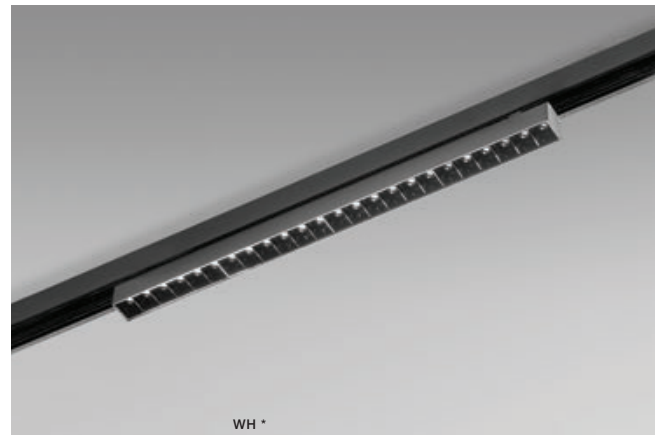

# KIRA TRACK

Track Magnetic

BK \*

WH \*

## KIRA TRACK MAGNETIC 12W POINTS60

3000K / 4000K

LED integrated

voltage: 48V

LED 12W 750lm 3000K

IP20

LED 12W 800lm 4000k

technical

installation place:

specification

beam angle: 60°