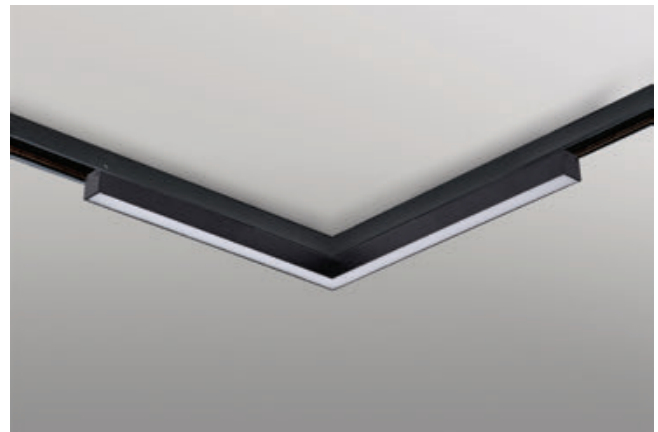

# SAGA TRACK

Track Magnetic

## SAGA TRACK MAGNETIC CORNER A 24W

MILKY120 3000K / 4000K

LED integrated

voltage: 48V

IP20

technical

specification

LED 24W 1200lm 3000K

LED 24W 1300lm 4000K

installation: Track Magnetic – 52 or 27

beam angle: 120°

## SAGA TRACK MAGNETIC CORNER B 24W

MILKY120 3000K / 4000K

LED integrated

voltage: 48V

IP20

technical

specification

LED 24W 1200lm 3000K