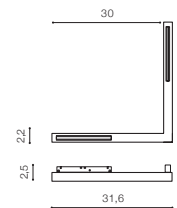

SAGA TRACK MAGNETIC CORNER B 24W

MILKY120 3000K / 4000K

LED integrated

voltage: 48V

IP20

technical

specification

LED 24W 1200lm 3000K

LED 24W 1300lm 4000K

installation: Track Magnetic – 52 or 27

beam angle: 120°

COLOUR / NEW INDEX NO.

- ☐ 3000K WHITE (WH) **AZ4618**
- ☐ 3000K BLACK (BK) **AZ4617**
- ☐ 4000K WHITE (WH) **AZ4620**
- ☐ 4000K BLACK (BK) **AZ4619**