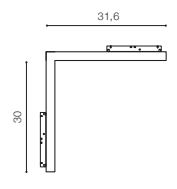

* - EXPLANATION SHORTCUT PAGE 2 (E)