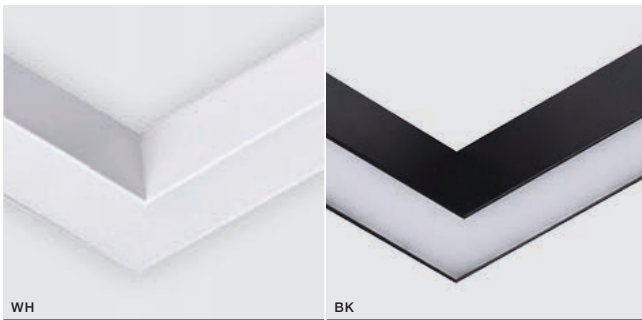

# SAGA TRACK

Track Magnetic

## SAGA TRACK MAGNETIC CORNER A 24W

MILKY120 3000K / 4000K

LED integrated

voltage: 48V

IP20

technical

specification

LED 24W 1200lm 3000K