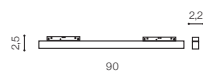

LED 36W 1800lm 3000K

installation: Track Magnetic – 52 or 27

beam angle: 120°

COLOUR / NEW INDEX NO.

- WHITE (WH) **AZ4612**
- BLACK (BK) **AZ4611**

WH

BK

* - EXPLANATION SHORTCUT PAGE 2 (E)