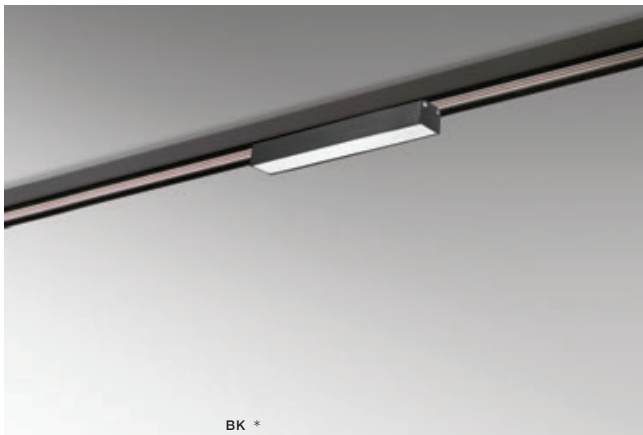

SAGA TRACK

Track Magnetic

BK *

SAGA TRACK MAGNETIC 12W MILKY120

3000K / 4000K

LED integrated

voltage: 48V

IP20

technical

specification

LED 12W 550lm 3000K

LED 12W 600lm 4000K

installation: Track Magnetic – 52 or 27

beam angle: 120°

COLOUR / NEW INDEX NO.

- 3000K WHITE (WH) **AZ4604**
- 3000K BLACK (BK) **AZ4603**
- 4000K WHITE (WH) **AZ4606**
- 4000K BLACK (BK) **AZ4605**

BK *

SAGA TRACK MAGNETIC 24W MILKY120

3000K / 4000K

LED integrated

voltage: 48V

IP20

technical

specification

LED 36W 1800lm 3000K

installation: Track Magnetic – 52 or 27

beam angle: 120°

COLOUR / NEW INDEX NO.

- WHITE (WH) **AZ4612**
- BLACK (BK) **AZ4611**

WH

BK

* - EXPLANATION SHORTCUT PAGE 2 (E)